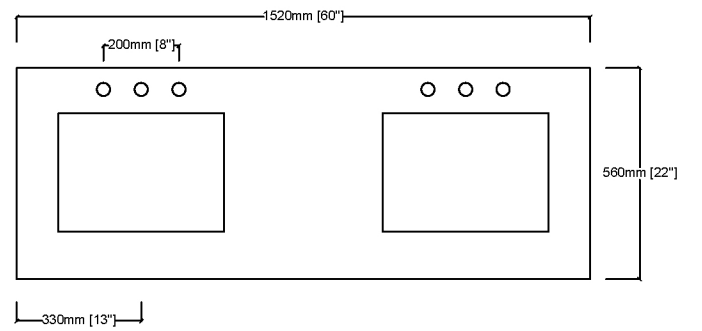

LEXORA

Length: 60"

Width: 22"

Height: 34"

MIRROR

TOP

FRONT VIEW

BACK VIEW

SIDE VIEW