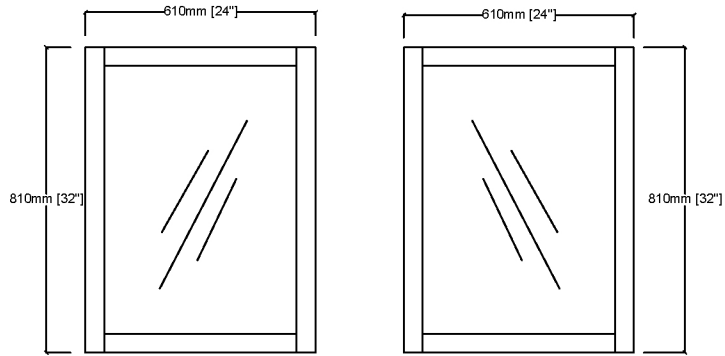

LEXORA

Length: 60"

Width: 22"

Height: 34"

MIRROR

TOP

FRONT VIEW

BACK VIEW

SIDE VIEW