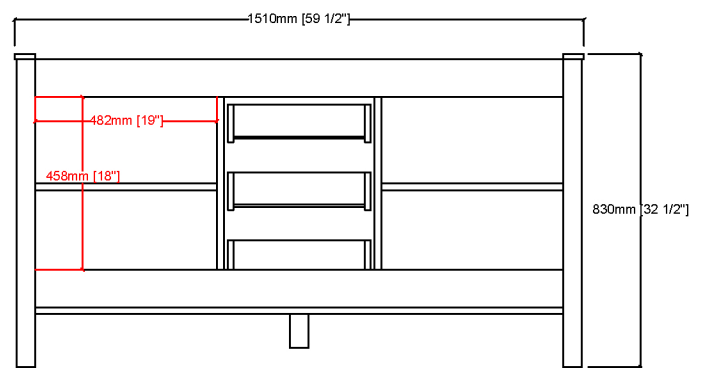

LEXORA

Length: 60"

Width: 22"

Height: 34"

MIRROR

TOP

FRONT VIEW

BACK VIEW

SIDE VIEW