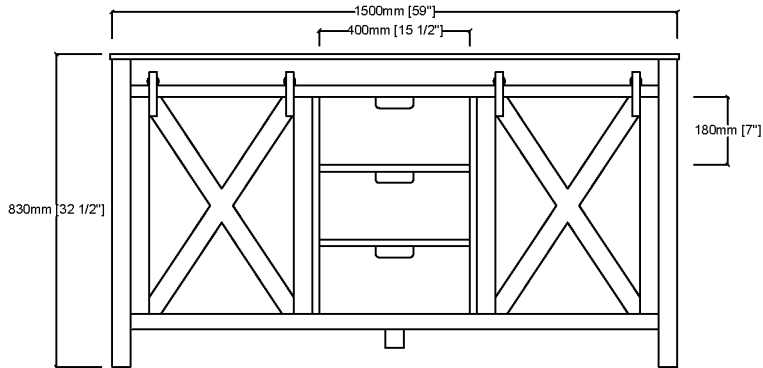

LEXORA

Length: 60"

Width: 22"

Height: 34"

MIRROR

TOP

FRONT VIEW

BACK VIEW

SIDE VIEW