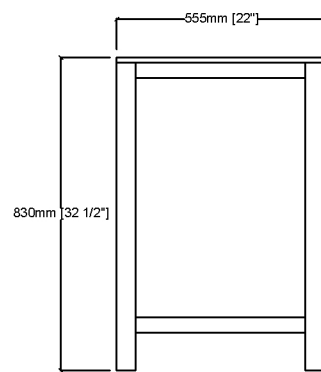

LEXORA

Length: 60"

Width: 22"

Height: 34"

MIRROR

TOP

FRONT VIEW

BACK VIEW

SIDE VIEW