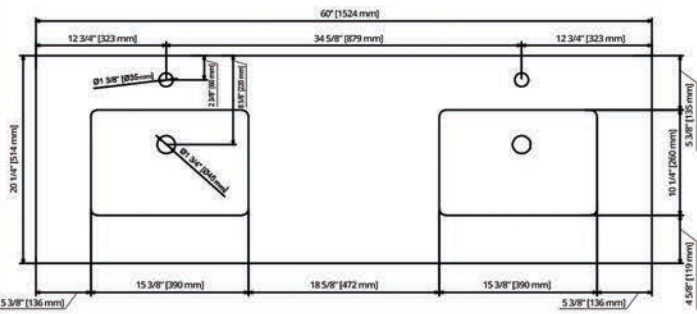

PART	DESCRIPTIONS	QUANTITY
A	Mirror	1
B	Cleat Wood	2
	HARDWARE	
C	Crew	6
D	Plastic Plug	6

PART LIST

A

B

TOOLS REQUIRED (NOT INCLUDED)

INSTALLATION

A

B

DIMENSIONS

PART LIST

PART	DESCRIPTIONS	QUANTITY
A	Countertop	1
B	Basin	2
C	Door (Left + Right)	4
D	Drawer	1
D'	Drawer	1
E	Handle	5
F	Hingle	8

PART	DESCRIPTIONS	QUANTITY
G	Drawer glides	2
H	Legs support	4
I	Hardware support	4
K	Allen Key	1
L	Plastic Plug	4
M	Screw	4