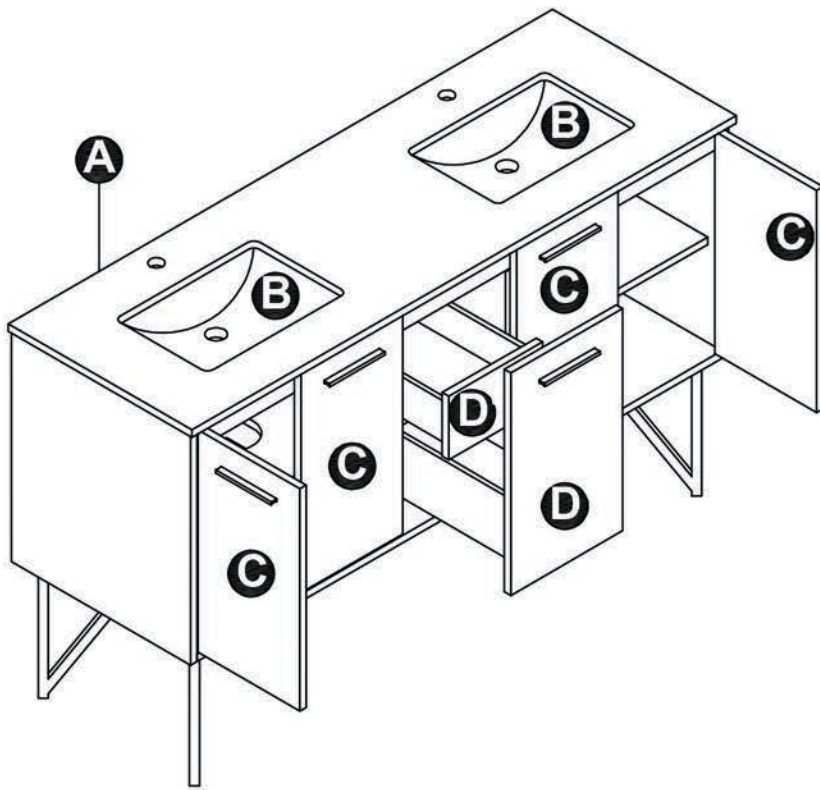

PART	DESCRIPTIONS	QUANTITY
A	Mirror	1
B	Cleat Wood	2
	HARDWARE	
C	Crew	6
D	Plastic Plug	6

PART LIST

A

B

TOOLS REQUIRED (NOT INCLUDED)

INSTALLATION

A

B

DIMENSIONS

PART LIST

PART	DESCRIPTIONS	QUANTITY
A	Countertop	1
B	Basin	2
C	Door (Left + Right)	4
D	Drawer	1
D'	Drawer	1
E	Handle	5
F	Hingle	8

PART	DESCRIPTIONS	QUANTITY
G	Drawer glides	2
H	Legs support	4
I	Hardware support	4
K	Allen Key	1
L	Plastic Plug	4
M	Screw	4