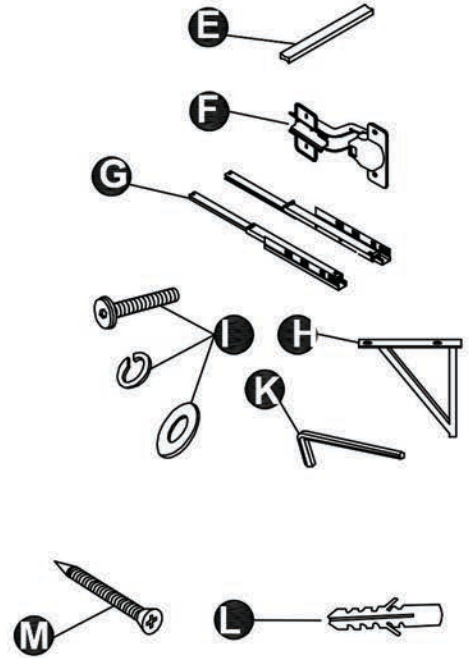

PART	DESCRIPTIONS	QUANTITY
A	Mirror	1
B	Cleat Wood	2
	HARDWARE	
C	Crew	6
D	Plastic Plug	6

PART LIST

A

B

TOOLS REQUIRED (NOT INCLUDED)

INSTALLATION

A

B

DIMENSIONS

PART LIST

PART	DESCRIPTIONS	QUANTITY
A	Countertop	1
B	Basin	2
C	Door (Left + Right)	4
D	Drawer	1
D'	Drawer	1
E	Handle	5
F	Hingle	8

PART	DESCRIPTIONS	QUANTITY
G	Drawer glides	2
H	Legs support	4
I	Hardware support	4
K	Allen Key	1
L	Plastic Plug	4
M	Screw	4