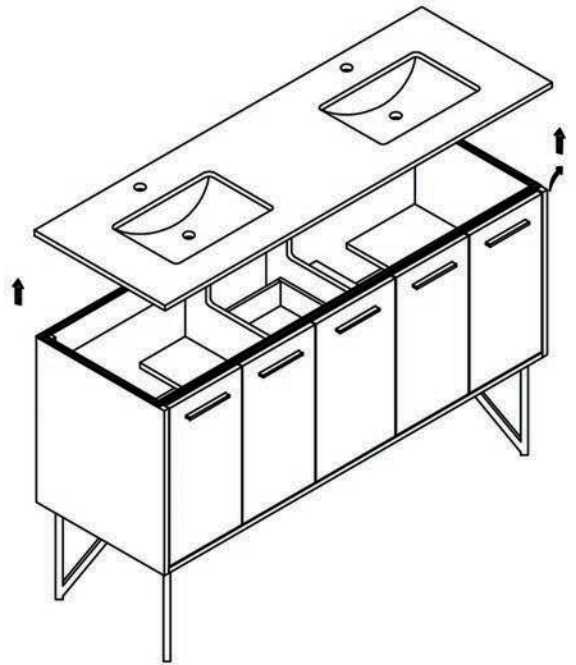

INSTALLATION

A   **B**