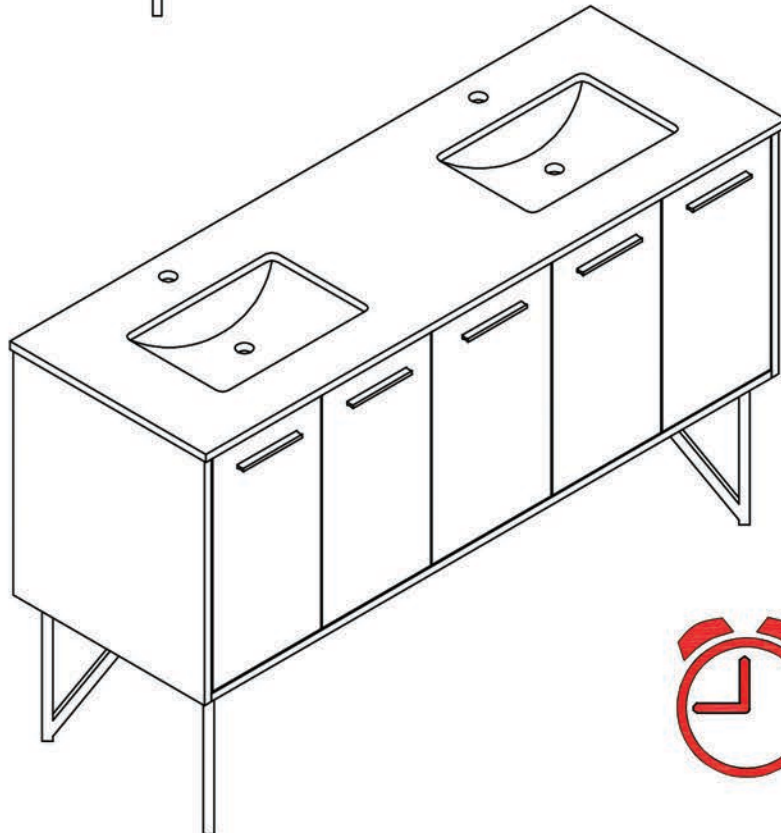

INSTALLATION

E

24!