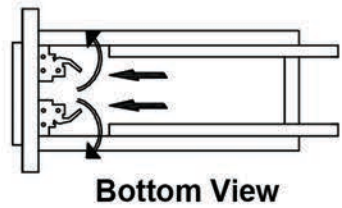

DRAWER

A

REMOVE

1

2

3

4

INSTALL

1

2

3

4