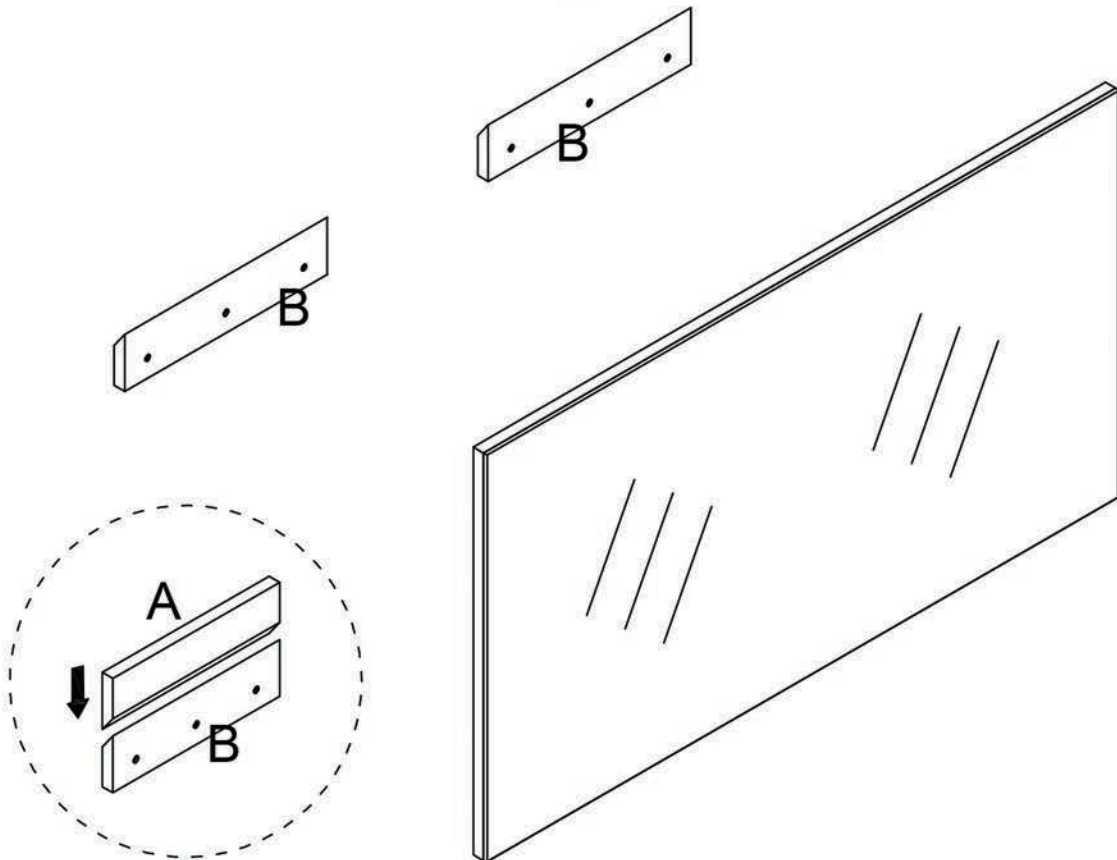

PART	DESCRIPTIONS	QUANTITY
A	Mirror	1
B	Cleat Wood	2
	HARDWARE	
C	Crew	6
D	Plastic Plug	6

PART LIST

A

B

TOOLS REQUIRED (NOT INCLUDED)

INSTALLATION

A

B

DIMENSIONS

PART LIST

PART	DESCRIPTIONS	QUANTITY
A	Countertop	1
B	Basin	2
C	Door (Left + Right)	4
D	Drawer	1
D'	Drawer	1
E	Handle	5
F	Hingle	8

PART	DESCRIPTIONS	QUANTITY
G	Drawer glides	2
H	Legs support	4
I	Hardware support	4
K	Allen Key	1
L	Plastic Plug	4
M	Screw	4