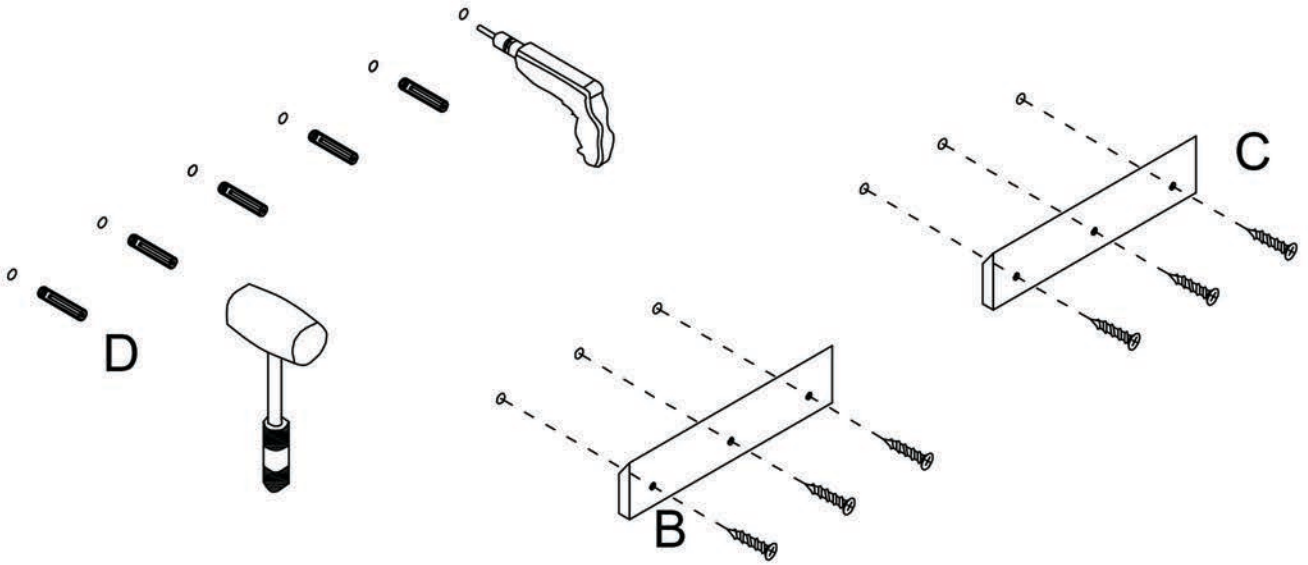

PART	DESCRIPTIONS	QUANTITY
A	Mirror	1
B	Cleat Wood	2
	HARDWARE	
C	Crew	6
D	Plastic Plug	6

PART LIST

A

B

TOOLS REQUIRED (NOT INCLUDED)

INSTALLATION

A

B

DIMENSIONS

PART LIST

PART	DESCRIPTIONS	QUANTITY
A	Countertop	1
B	Basin	2
C	Door (Left + Right)	4
D	Drawer	1
D'	Drawer	1
E	Handle	5
F	Hingle	8

PART	DESCRIPTIONS	QUANTITY
G	Drawer glides	2
H	Legs support	4
I	Hardware support	4
K	Allen Key	1
L	Plastic Plug	4
M	Screw	4