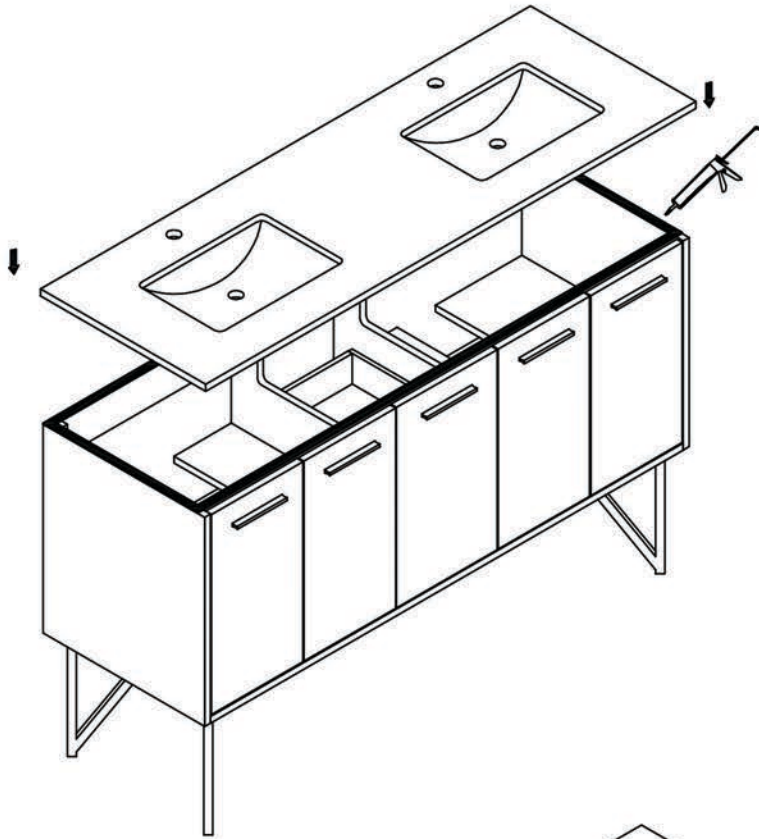

DIMENSIONS

PART LIST

PART	DESCRIPTIONS	QUANTITY
A	Countertop	1
B	Basin	2
C	Door (Left + Right)	4
D	Drawer	1
D'	Drawer	1
E	Handle	5
F	Hingle	8

PART	DESCRIPTIONS	QUANTITY
G	Drawer glides	2
H	Legs support	4
I	Hardware support	4
K	Allen Key	1
L	Plastic Plug	4
M	Screw	4

INSTALLATION

A **B**

C

D

INSTALLATION

E

24!

DRAWER