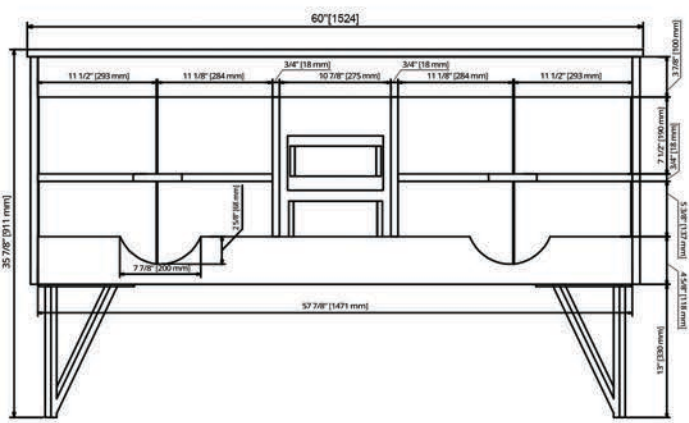

PART	DESCRIPTIONS	QUANTITY
A	Mirror	1
B	Cleat Wood	2
	HARDWARE	
C	Crew	6
D	Plastic Plug	6

PART LIST

A

B

TOOLS REQUIRED (NOT INCLUDED)

INSTALLATION

A

B

DIMENSIONS

PART LIST

PART	DESCRIPTIONS	QUANTITY
A	Countertop	1
B	Basin	2
C	Door (Left + Right)	4
D	Drawer	1
D'	Drawer	1
E	Handle	5
F	Hingle	8

PART	DESCRIPTIONS	QUANTITY
G	Drawer glides	2
H	Legs support	4
I	Hardware support	4
K	Allen Key	1
L	Plastic Plug	4
M	Screw	4