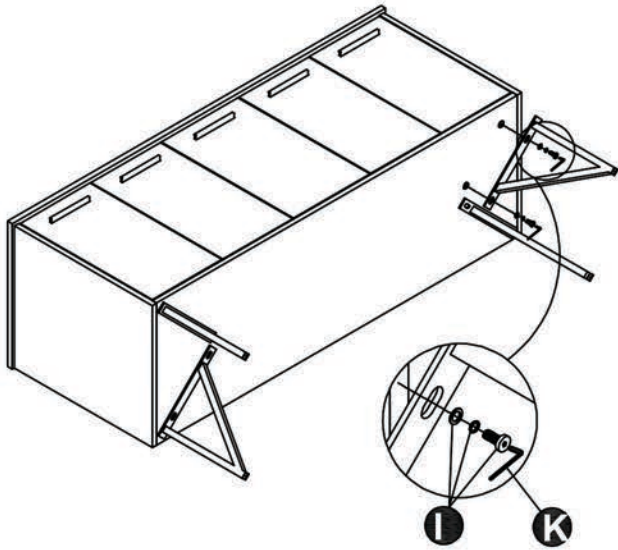

INSTALLATION

A   **B**