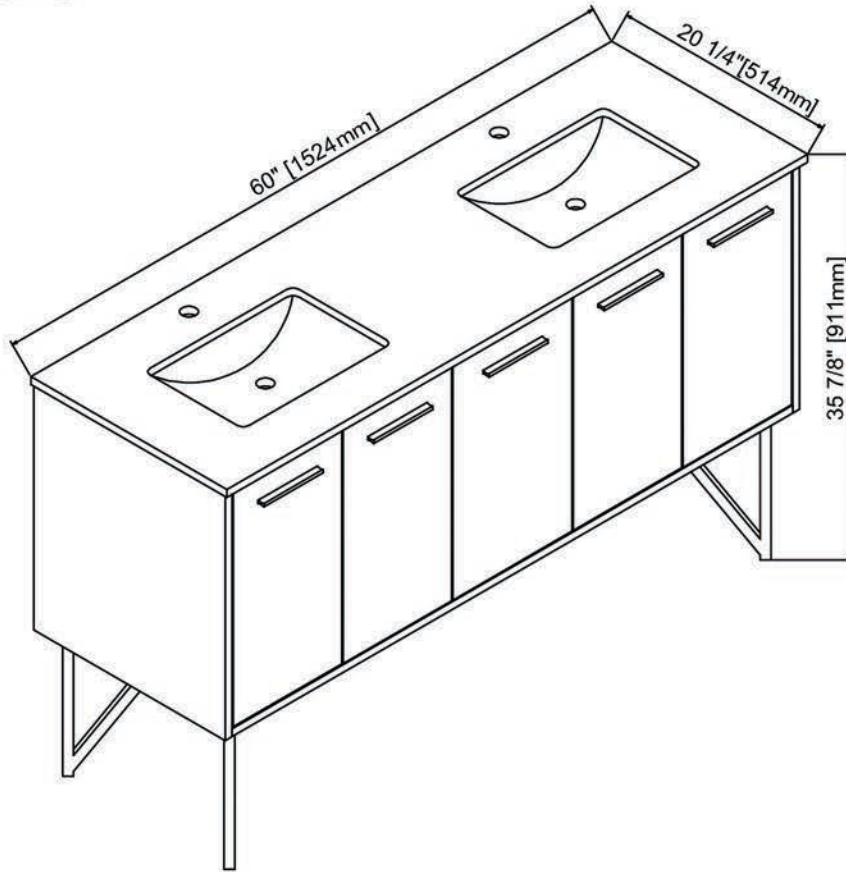

PART	DESCRIPTIONS	QUANTITY
A	Mirror	1
B	Cleat Wood	2
	HARDWARE	
C	Crew	6
D	Plastic Plug	6

PART LIST

A

B

TOOLS REQUIRED (NOT INCLUDED)

INSTALLATION

A

B

DIMENSIONS

PART LIST

PART	DESCRIPTIONS	QUANTITY
A	Countertop	1
B	Basin	2
C	Door (Left + Right)	4
D	Drawer	1
D'	Drawer	1
E	Handle	5
F	Hingle	8

PART	DESCRIPTIONS	QUANTITY
G	Drawer glides	2
H	Legs support	4
I	Hardware support	4
K	Allen Key	1
L	Plastic Plug	4
M	Screw	4