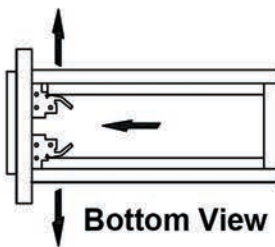

DIMENSIONS

PART LIST

PART	DESCRIPTIONS	QUANTITY
A	Countertop	1
B	Basin	2
C	Door (Left + Right)	4
D	Drawer	1
D'	Drawer	1
E	Handle	5
F	Hingle	8

PART	DESCRIPTIONS	QUANTITY
G	Drawer glides	2
H	Legs support	4
I	Hardware support	4
K	Allen Key	1
L	Plastic Plug	4
M	Screw	4

A

REMOVE

1

2

3

4

INSTALL

1