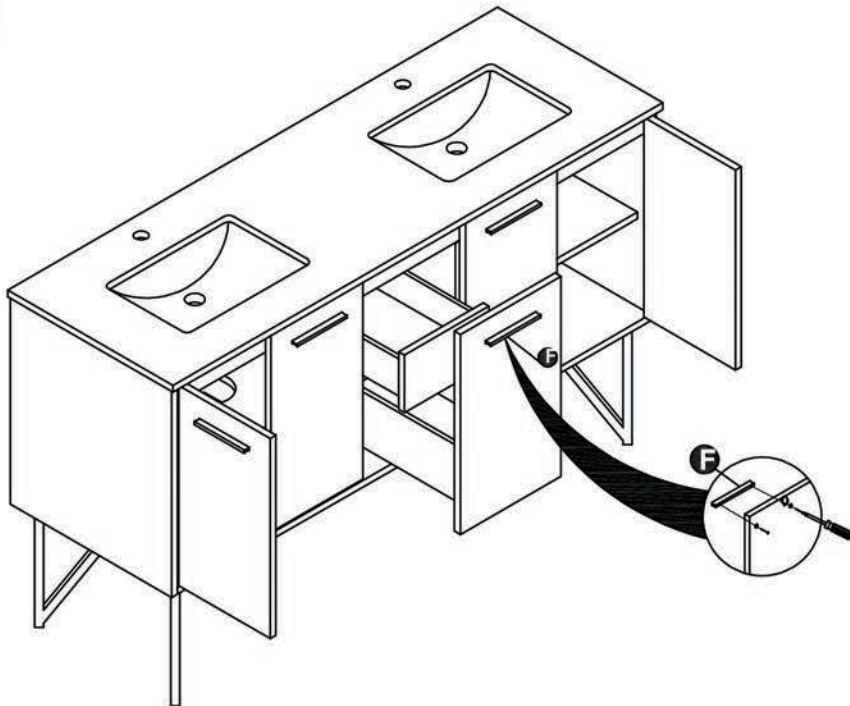

DRAWER

A

REMOVE

1

2

3

4

INSTALL

1

2

3

4