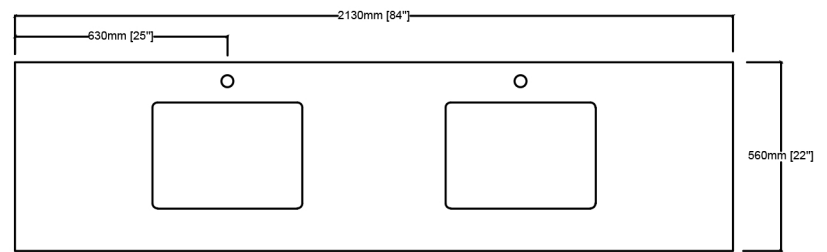

LEXORA

Length: 84 "

Width: 22"

Height: 34"

MIRROR

TOP

FRONT VIEW

BACK VIEW

SIDE VIEW