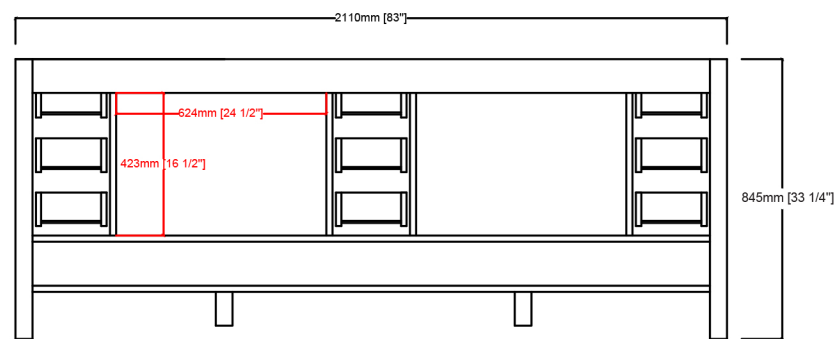

LEXORA

Length: 84 "

Width: 22"

Height: 34"

MIRROR

TOP

FRONT VIEW

BACK VIEW

SIDE VIEW