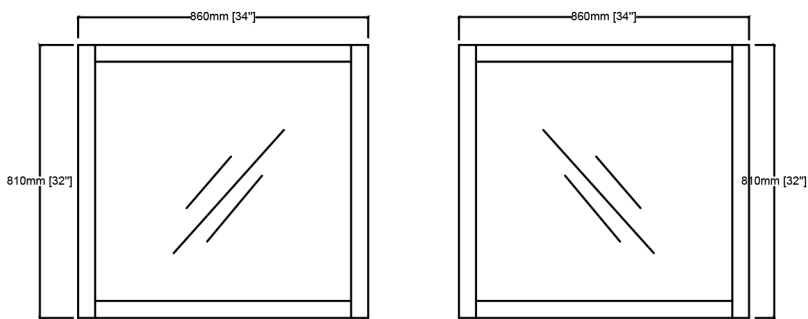

LEXORA

Length: 84 "

Width: 22"

Height: 34"

MIRROR

TOP

FRONT VIEW

BACK VIEW

SIDE VIEW