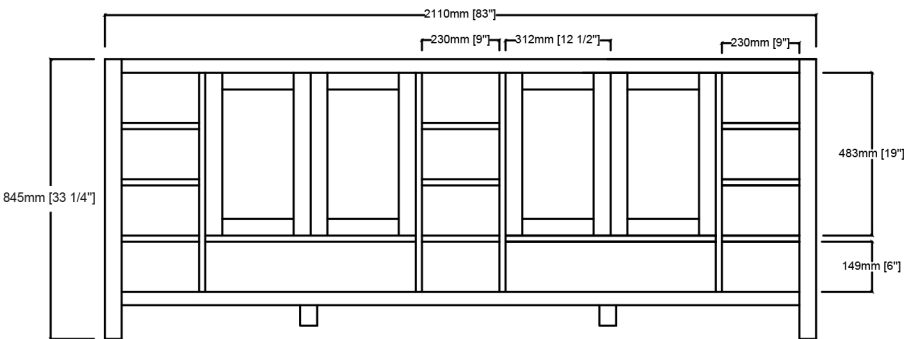

LEXORA

Length: 84 "

Width: 22"

Height: 34"

MIRROR

TOP

FRONT VIEW

BACK VIEW

SIDE VIEW