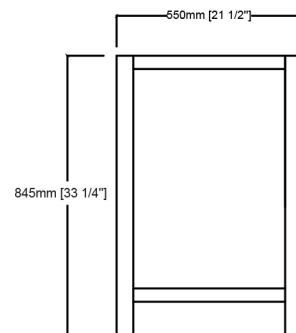

LEXORA

Length: 84 "

Width: 22"

Height: 34"

MIRROR

TOP

FRONT VIEW

BACK VIEW

SIDE VIEW