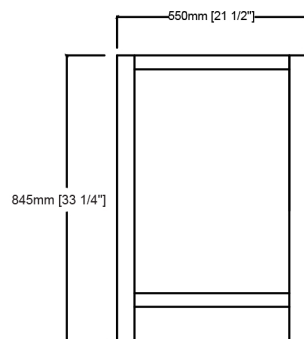

LEXORA

Length: 80"

Width: 22"

Height: 34"

MIRROR

TOP

FRONT VIEW

BACK VIEW

SIDE VIEW