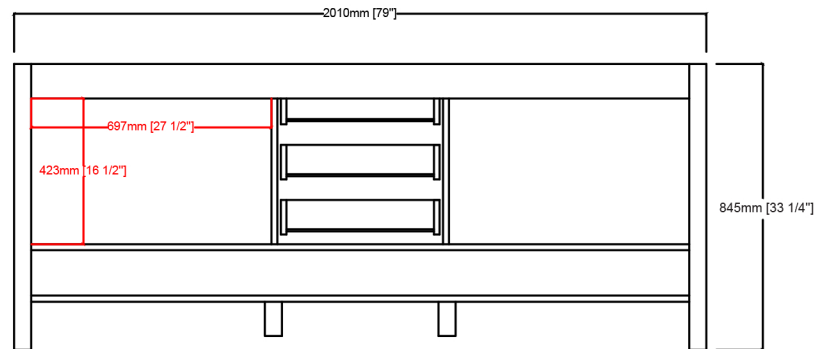

LEXORA

Length: 80"

Width: 22"

Height: 34"

MIRROR

TOP

FRONT VIEW

BACK VIEW

SIDE VIEW