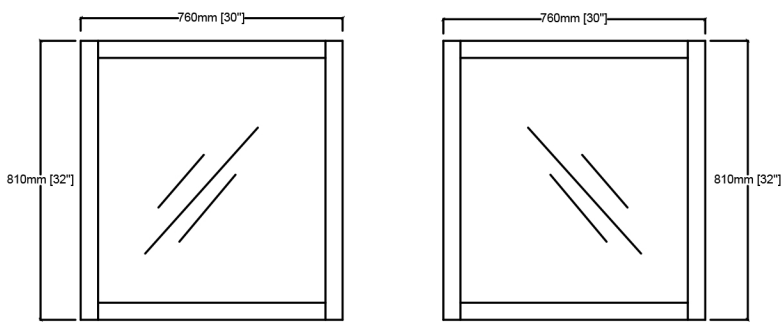

LEXORA

Length: 80"

Width: 22"

Height: 34"

MIRROR

TOP

FRONT VIEW

BACK VIEW

SIDE VIEW