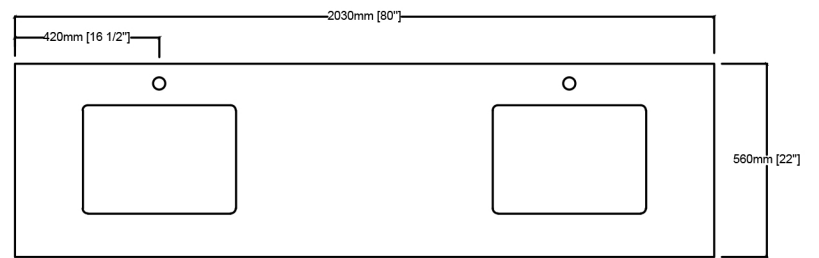

LEXORA

Length: 80"

Width: 22"

Height: 34"

MIRROR

TOP

FRONT VIEW

BACK VIEW

SIDE VIEW