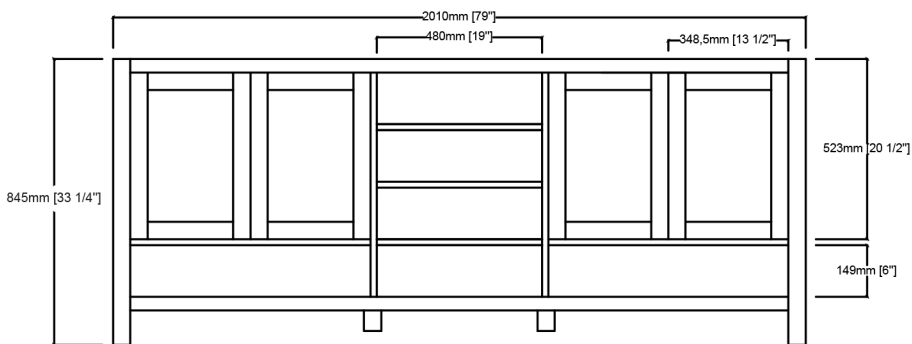

LEXORA

Length: 80"

Width: 22"

Height: 34"

MIRROR

TOP

FRONT VIEW

BACK VIEW

SIDE VIEW