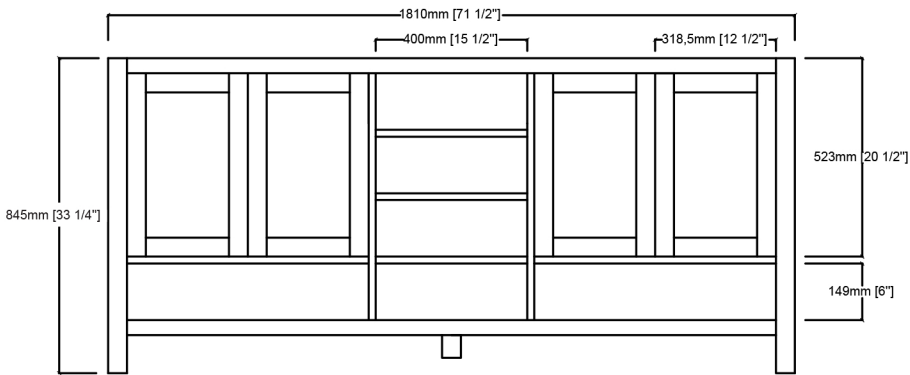

# LEXORA

Length: 72"

Width: 22"

Height: 34"

MIRROR

TOP

FRONT VIEW

BACK VIEW

SIDE VIEW