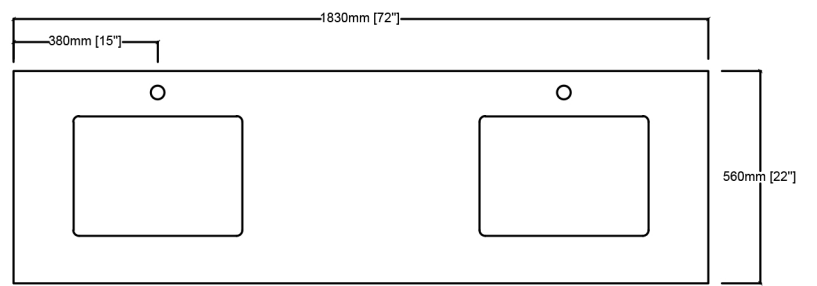

# LEXORA

Length: 72"

Width: 22"

Height: 34"

MIRROR

TOP

FRONT VIEW

BACK VIEW

SIDE VIEW