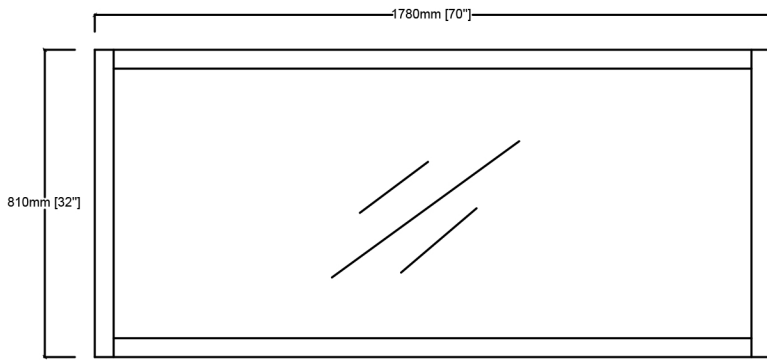

# LEXORA

Length: 72"

Width: 22"

Height: 34"

MIRROR

TOP

FRONT VIEW

BACK VIEW

SIDE VIEW