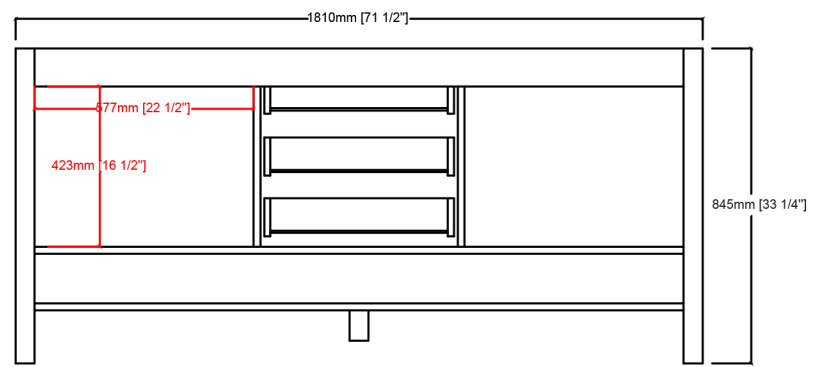

# LEXORA

Length: 72"

Width: 22"

Height: 34"

MIRROR

TOP

FRONT VIEW

BACK VIEW

SIDE VIEW