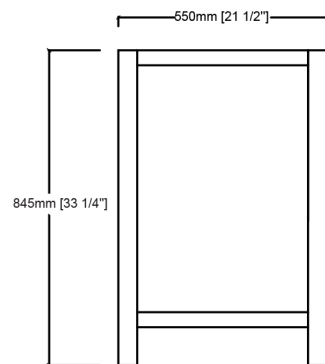

# LEXORA

Length: 72"

Width: 22"

Height: 34"

MIRROR

TOP

FRONT VIEW

BACK VIEW

SIDE VIEW