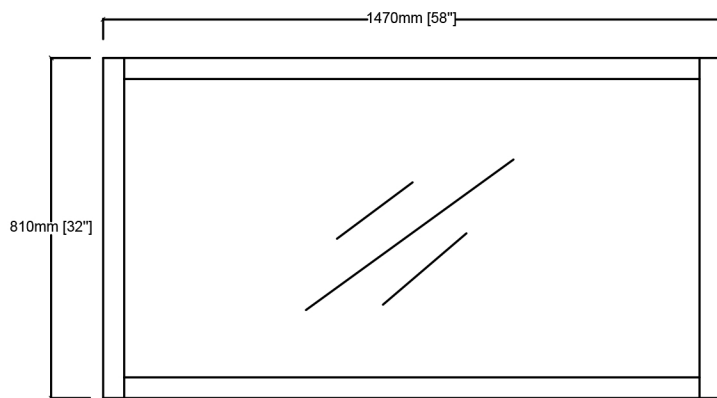

LEXORA

Length: 60"

Width: 22"

Height: 34"

MIRROR

TOP

FRONT VIEW

BACK VIEW

SIDE VIEW