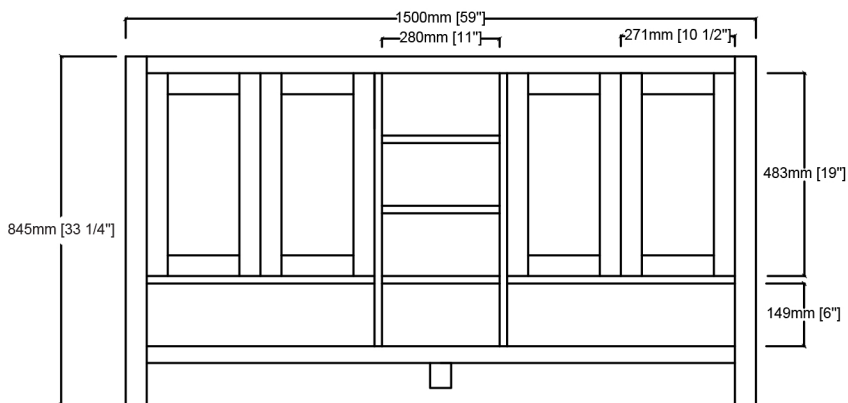

LEXORA

Length: 60"

Width: 22"

Height: 34"

MIRROR

TOP

FRONT VIEW

BACK VIEW

SIDE VIEW