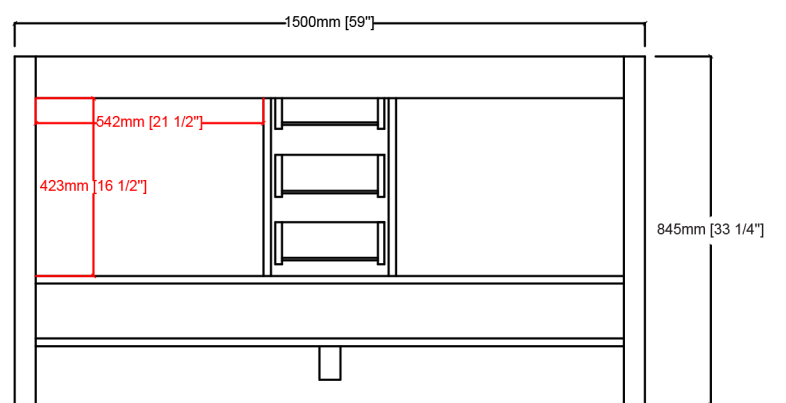

LEXORA

Length: 60"

Width: 22"

Height: 34"

MIRROR

TOP

FRONT VIEW

BACK VIEW

SIDE VIEW