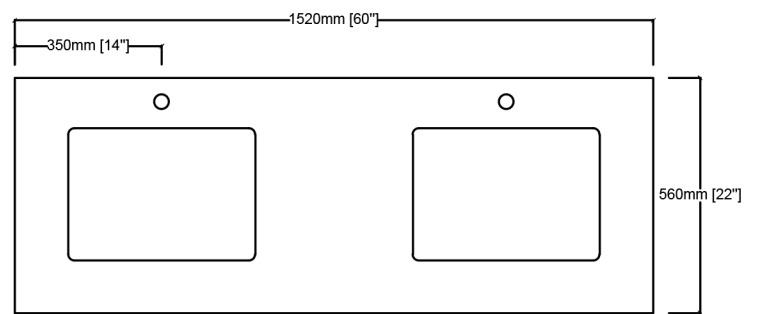

LEXORA

Length: 60"

Width: 22"

Height: 34"

MIRROR

TOP

FRONT VIEW

BACK VIEW

SIDE VIEW