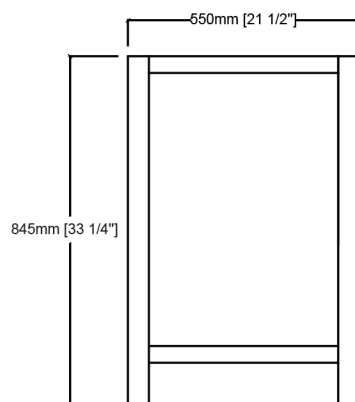

LEXORA

Length: 60"

Width: 22"

Height: 34"

MIRROR

TOP

FRONT VIEW

BACK VIEW

SIDE VIEW