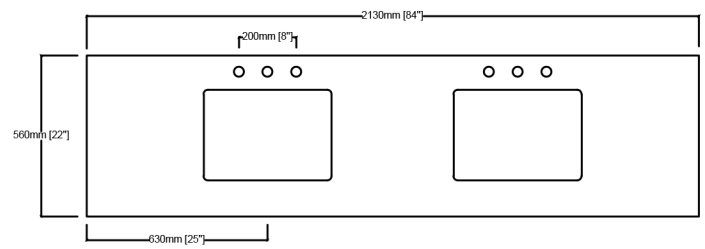

# LEXORA

Length: 84"

Width: 22"

Height: 34"

MIRROR

TOP

FRONT VIEW

BACK VIEW

SIDE VIEW