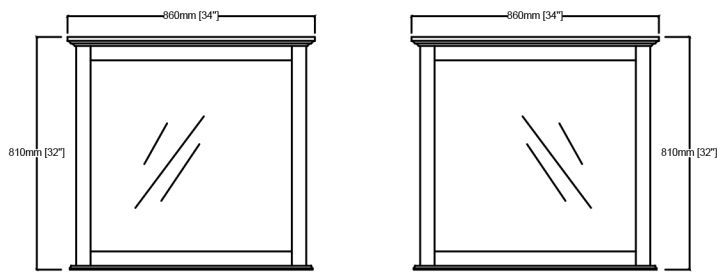

# LEXORA

Length: 84"

Width: 22"

Height: 34"

MIRROR

TOP

FRONT VIEW

BACK VIEW

SIDE VIEW