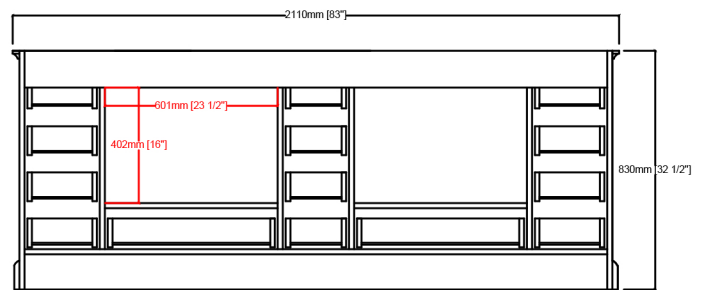

# LEXORA

Length: 84"

Width: 22"

Height: 34"

MIRROR

TOP

FRONT VIEW

BACK VIEW

SIDE VIEW