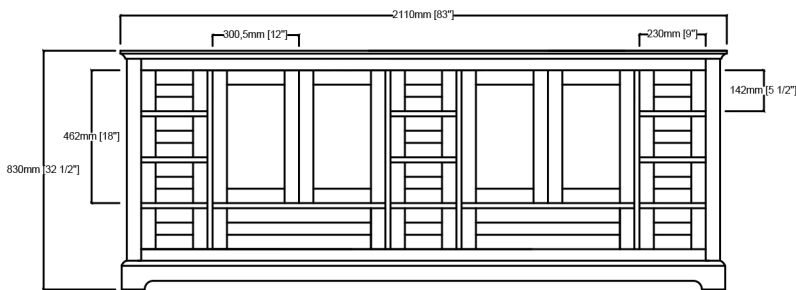

# LEXORA

Length: 84"

Width: 22"

Height: 34"

MIRROR

TOP

FRONT VIEW

BACK VIEW

SIDE VIEW