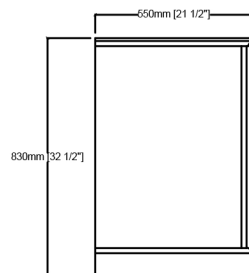

# LEXORA

Length: 84"

Width: 22"

Height: 34"

MIRROR

TOP

FRONT VIEW

BACK VIEW

SIDE VIEW