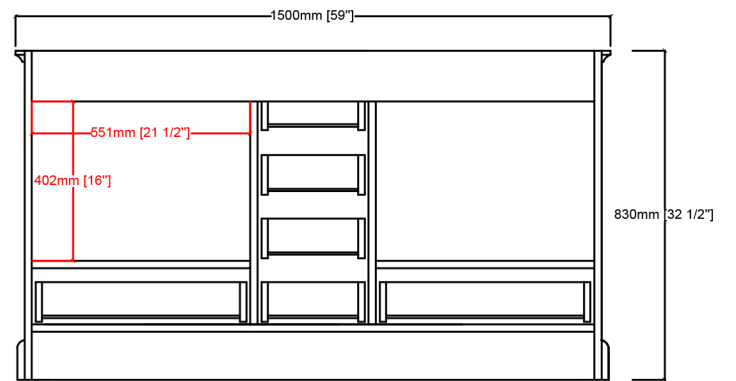

LEXORA

Length: 60"

Width: 22"

Height: 34"

MIRROR

TOP

FRONT VIEW

BACK VIEW

SIDE VIEW