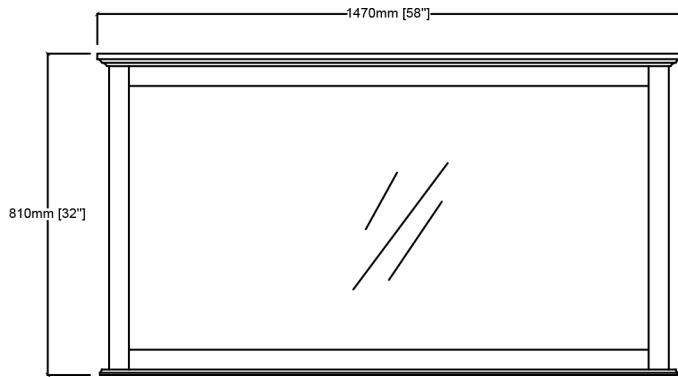

LEXORA

Length: 60"

Width: 22"

Height: 34"

MIRROR

TOP

FRONT VIEW

BACK VIEW

SIDE VIEW