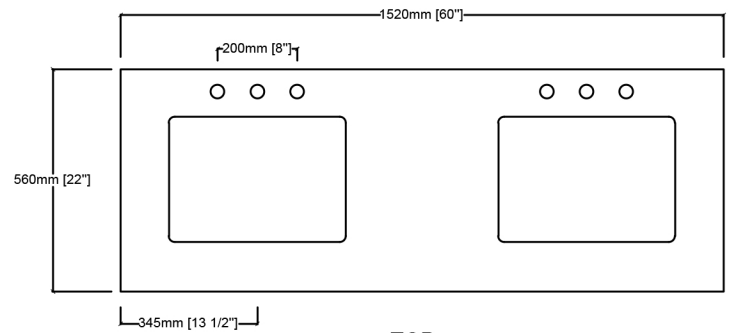

LEXORA

Length: 60"

Width: 22"

Height: 34"

MIRROR

TOP

FRONT VIEW

BACK VIEW

SIDE VIEW