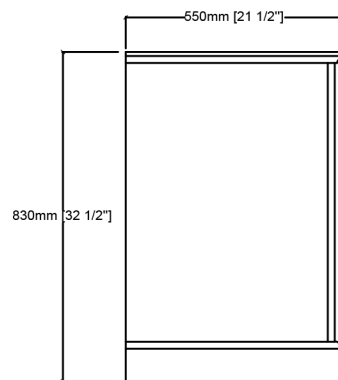

LEXORA

Length: 60"

Width: 22"

Height: 34"

MIRROR

TOP

FRONT VIEW

BACK VIEW

SIDE VIEW