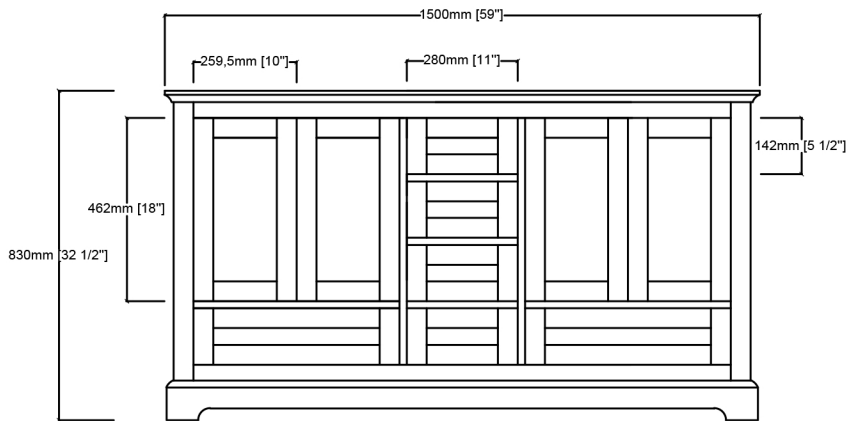

LEXORA

Length: 60"

Width: 22"

Height: 34"

MIRROR

TOP

FRONT VIEW

BACK VIEW

SIDE VIEW